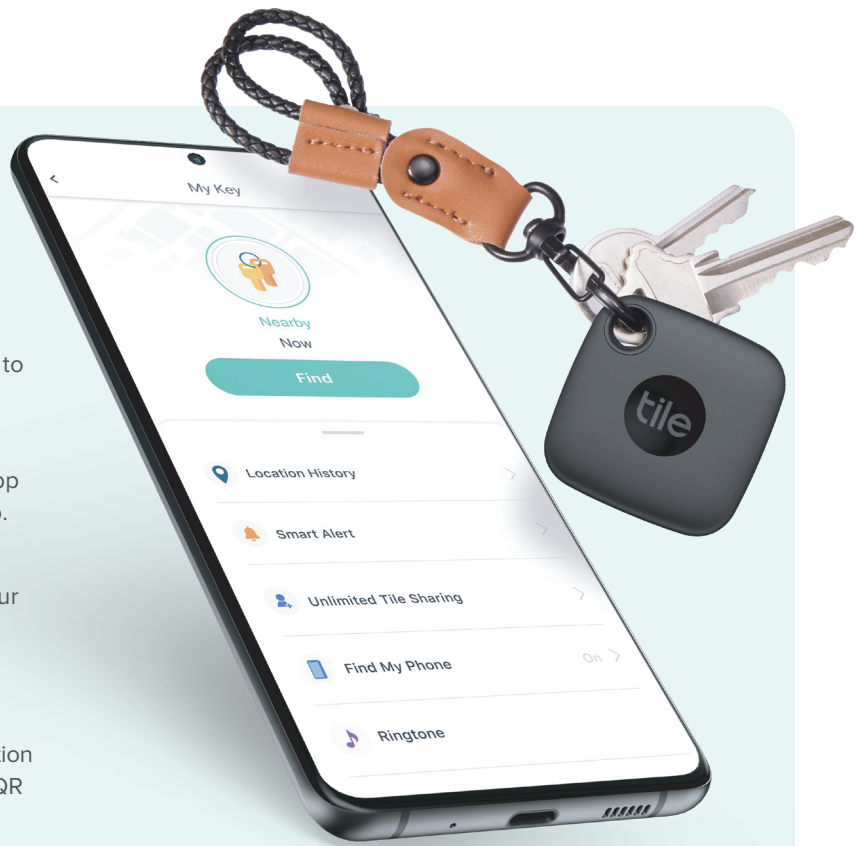

MATE (2022)

The versatile tracker for keys, bags and more

Easily attach Mate to keys, backpacks and purses. Mate has a loud ring and attaches to anything you need to keep track of regularly. Just open the free Tile app and tap Find to locate your stuff. You can also double press the button on your Tile to ring and find your phone.

 Up to 250 ft / 76 m range

 Up to 3-year non-replaceable battery

 Water-resistant

 Attach and go

THE TILE APP

How it works

Find nearby

Use the Tile app to ring your Tile when it's within Bluetooth range or ask your Smart Home device to find it for you.

Find far away

When outside of Bluetooth range, use the Tile app to view your Tile's most recent location on a map.

Find your phone

Double press the button on your Tile to make your phone ring, even when it's on silent.

MORE WAYS TO FIND

Tile compatibility

You can find your Tile with both iOS and Android devices. You can also ask your Voice Assistant -- Amazon Alexa, Google Assistant, Xfinity, and Siri -- to find it for you.